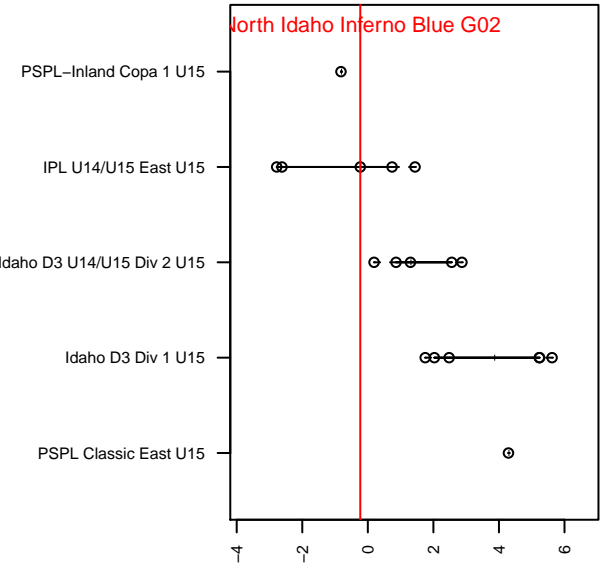

**attack and defense rating
relative to others at age
and all opponents in last 13 months**